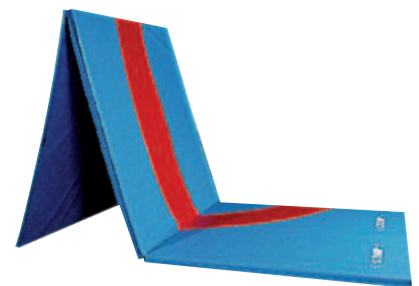

Beginner's wrestling mats

- → "Accordion" type multi-use wrestling mat.
- → Fixing system incorporated. Mat entirely covered.
- → Combat zone is welded to the cover for a longer lasting.

Ref.	Dimensions (L x W x Th.) m	Contents	Circle diameter Int./Ext.
0/6600	6 x 6 x 0.04	6 tracks, 6 x 1 m	4m/5m
0/6601	6 x 6 x 0.06	6 tracks, 6 x 1 m	4m/5m
0/6602	8 x 8 x 0.04	8 tracks, 8 x 1 m	6m/7m
0/6603	8 x 8 x 0.06	8 tracks, 8 x 1 m	6m/7m
0/6604	10 x 10 x 0.04	10 tracks, 10 x 1 m	7m/8m
0/6605	10 x 10 x 0.06	10 tracks, 10 x 1 m	7m/8m

2 m wide tracks available, please specify when ordering.