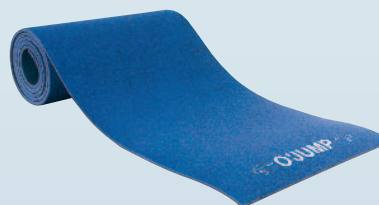

## College wrestling mat with bare foam underlay

- Identical in appearance to official mats.
- Surface adapted to the height of children.
- Quick assembly and dismantling.
- Two coloured cover.

Ref.	Dimensions (L x W x Th.) m	Circle diameter Int./Ext.
0/6903	6 x 6 x 0.04 m	5m/6m
0/6902	6 x 6 x 0.06 m	5m/6m

## College wrestling mat with roll-up track underlay

- Multi use area for beginners in gymnastics and/or combat sports.
- Quick to assemble and dismantle, made of roll-up strips, joined together by Velcro and covered by a PVC reversible cover, M2 fire classification, easy to clean.