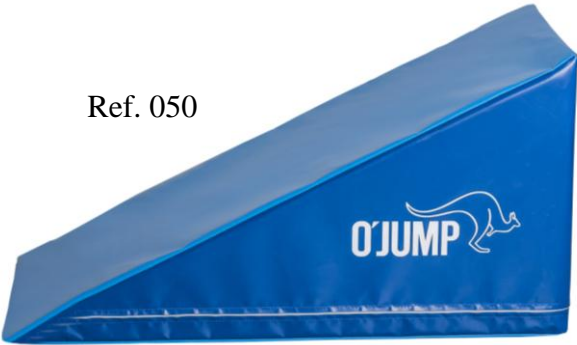

TECHNICAL FEATURES

- Made from high density polyurethane foam (=23 kg), covered with “1,000 deniers”, class M2 flame retardant PVC
- Provided with a carrying handle

REF.	DIMENSIONS cm (LxWxH)
050	<i>100 x 50 x 50</i>
051	<i>150 x 100 x 60</i>

Ref. 050